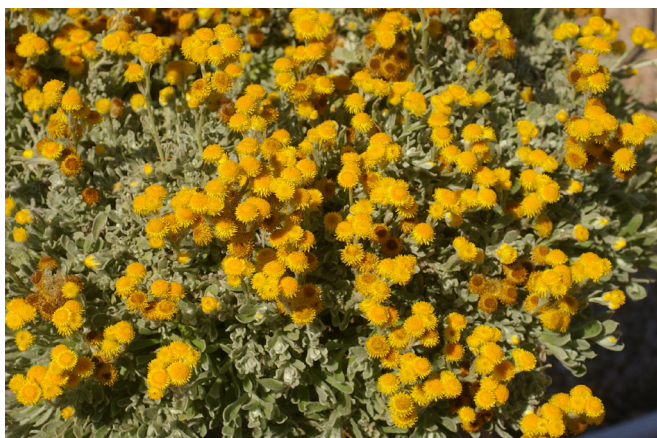

## CHRYSOCEPHALUM SILVER & GOLD

Silver & Gold is a thick, mat forming ground cover that is very useful in lots of different ways. It can cover up to one square metre, and acts as an excellent weed suppressant. It also works well as a natural mulch to keep the soil cooler.

The grey-green foliage is a complementary contrast to other garden plants, and you'll see stunning golden flower clusters covering the plant for most of the year, bringing an exciting flush of colour to the garden.

Silver & Gold is fast growing and sturdy, handling light frosts and periods of dryness. And not only is this variety highly effective as a ground cover, but it also looks great in pots and tubs, on banks and next to retaining walls.

### HIGHLIGHTS:

- Clusters of golden button like flowers
- Performs well as a natural mulch
- Thick foliage suppresses weeds
- Easy care, low maintenance
- Will withstand extended periods of dryness

<b>Species</b>	<i>Chrysocephalum apiculatum</i>
<b>Common name</b>	Everlasting Daisy
<b>Produced from</b>	Cutting
<b>Tray size</b>	162
<b>Label code</b>	51-3947
<b>Height/Width</b>	30cm / 1m
<b>Habit</b>	Prostrate ground cover
<b>Growing pH</b>	pH 5.5 - 6.5
<b>Finishing Times</b>	In 140mm, 10-12 weeks
<b>Pests &amp; Diseases</b>	Very few problems with pests or diseases have been experienced, with the exception of aphids.
<b>Position</b>	Full sun